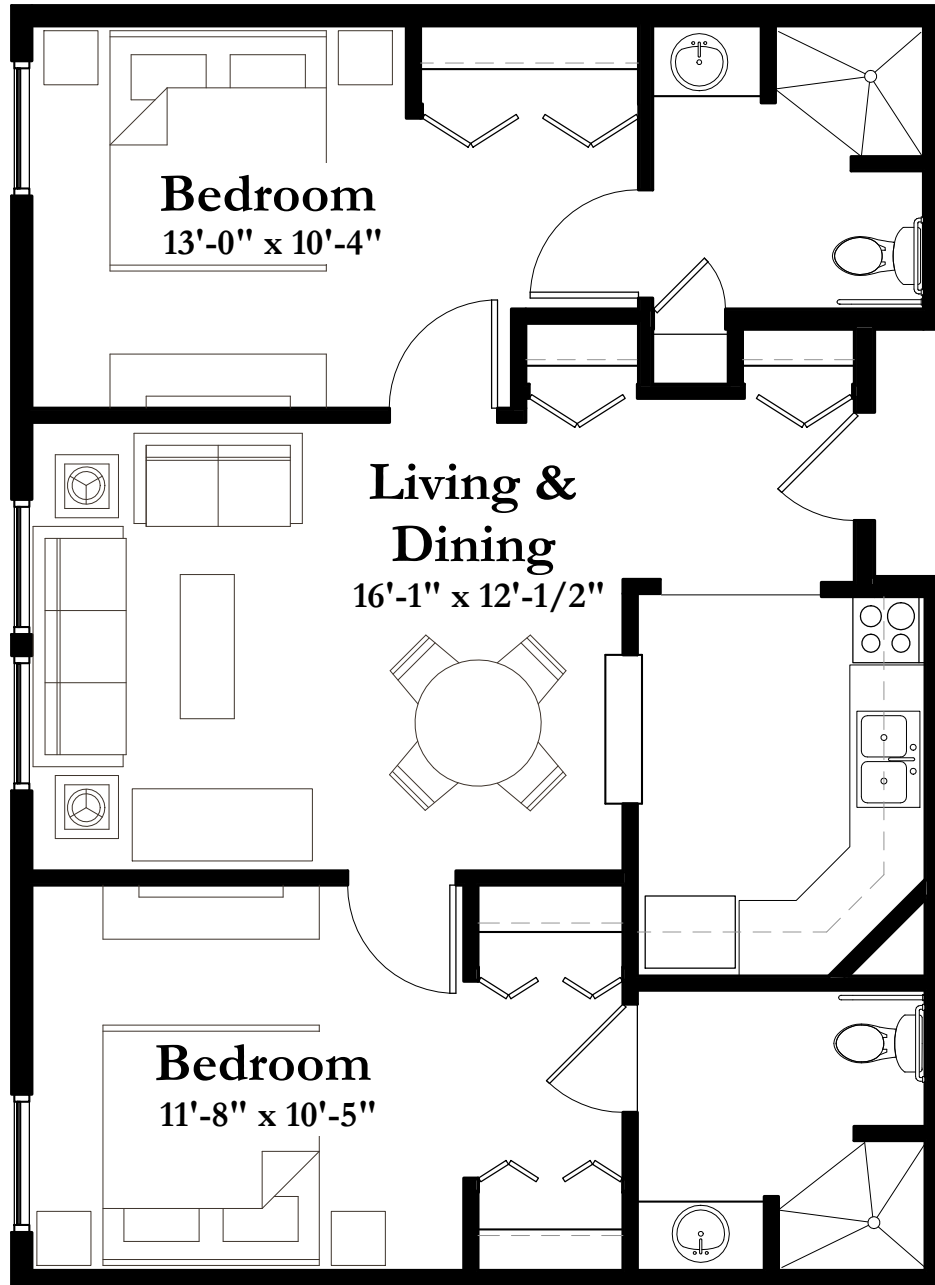

# ASSISTED LIVING

**SHOREWOOD**  
SENIOR CAMPUS

**Style D1**  
826 SQUARE FEET  
Two Bedroom Two Bathroom

(measurements in feet)