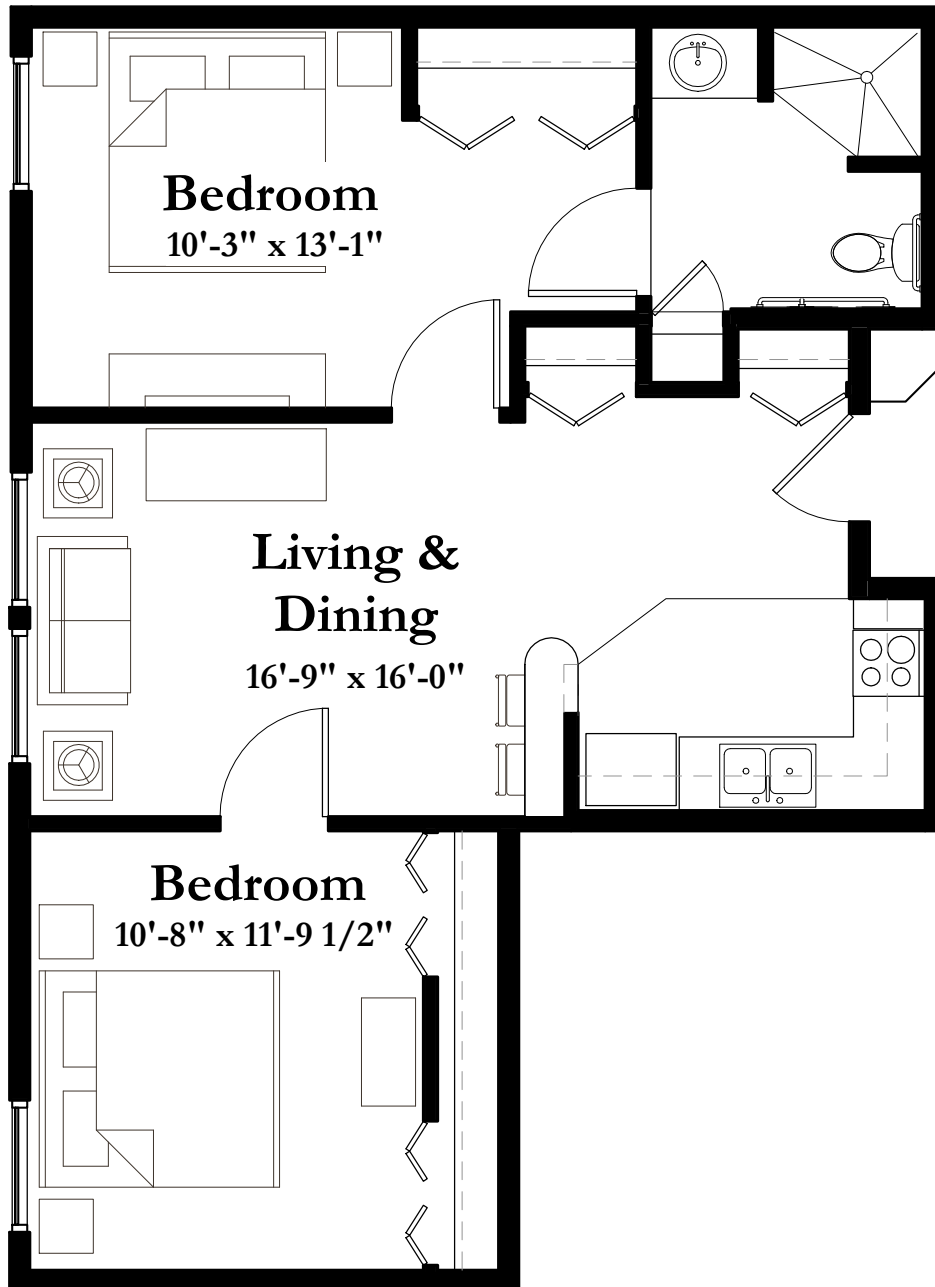

MEMORY CARE

SHOREWOOD
SENIOR CAMPUS

Style D
681 SQUARE FEET
Two Bedroom

(measurements in feet)