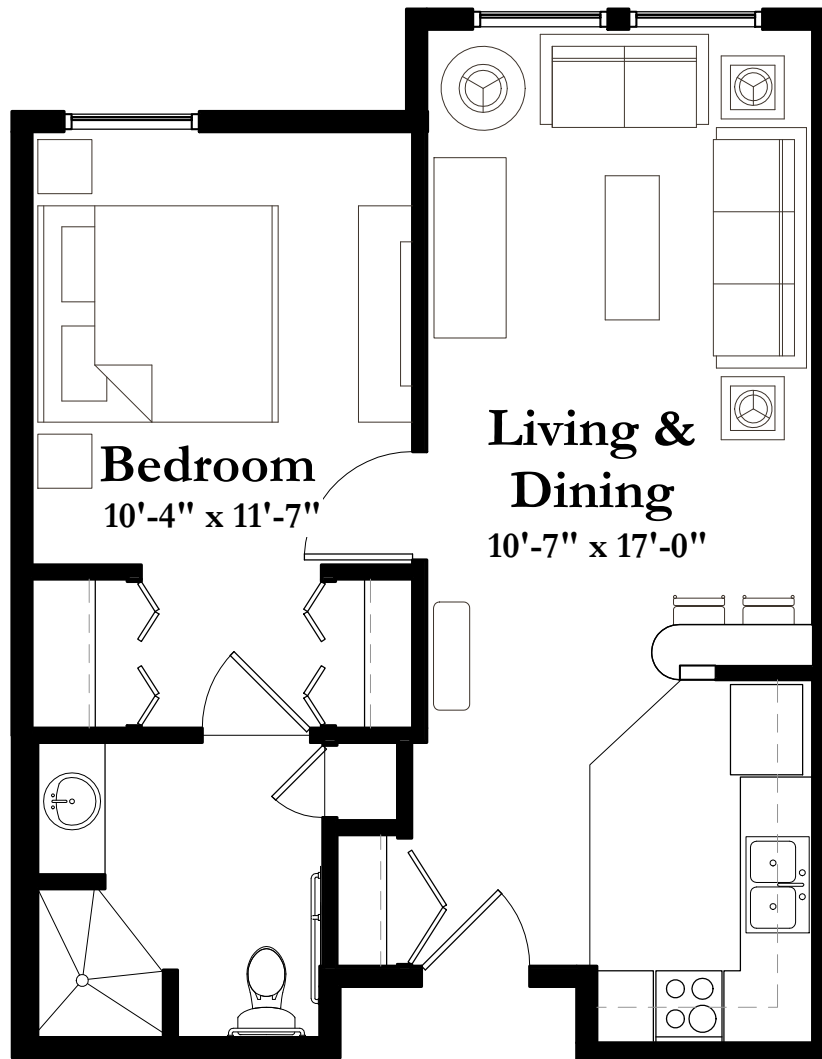

MEMORY CARE

SHOREWOOD
SENIOR CAMPUS

Style B1
559 SQUARE FEET
One Bedroom

(measurements in feet)