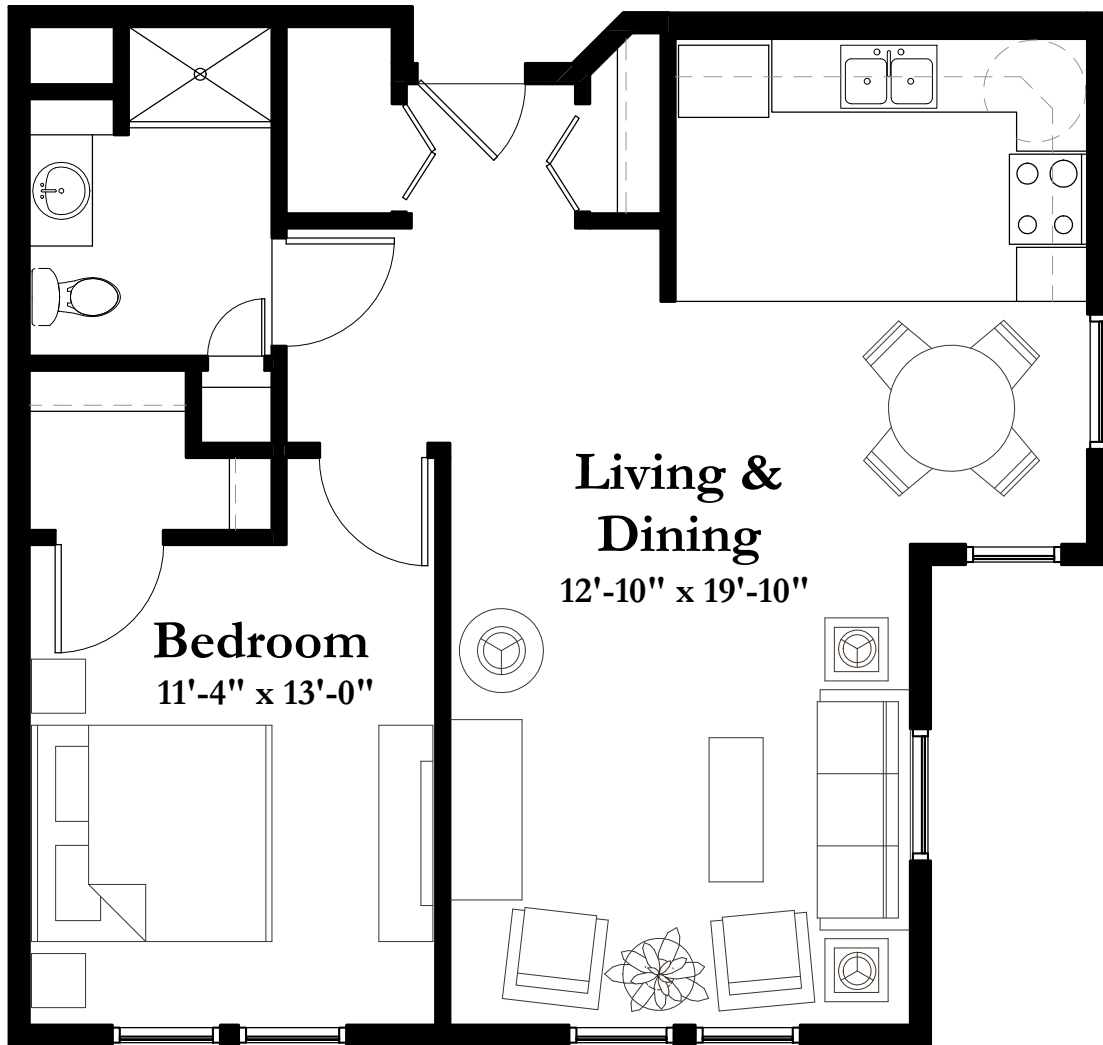

SENIOR LIVING APARTMENTS

SHOREWOOD
SENIOR CAMPUS

Style A4
742 SQUARE FEET
One Bedroom

(measurements in feet)