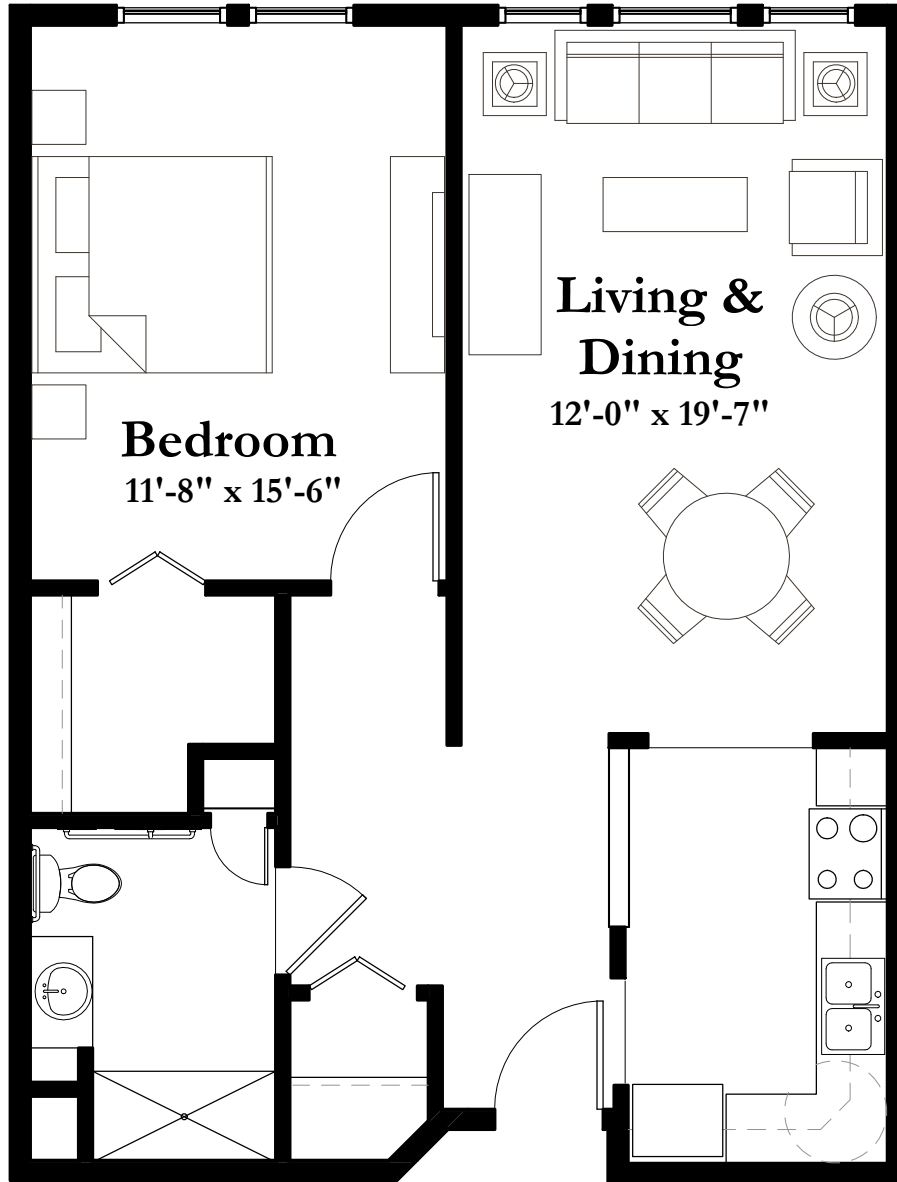

SENIOR LIVING APARTMENTS

SHOREWOOD
SENIOR CAMPUS

Style A3-HC
760 SQUARE FEET
One Bedroom

(measurements in feet)