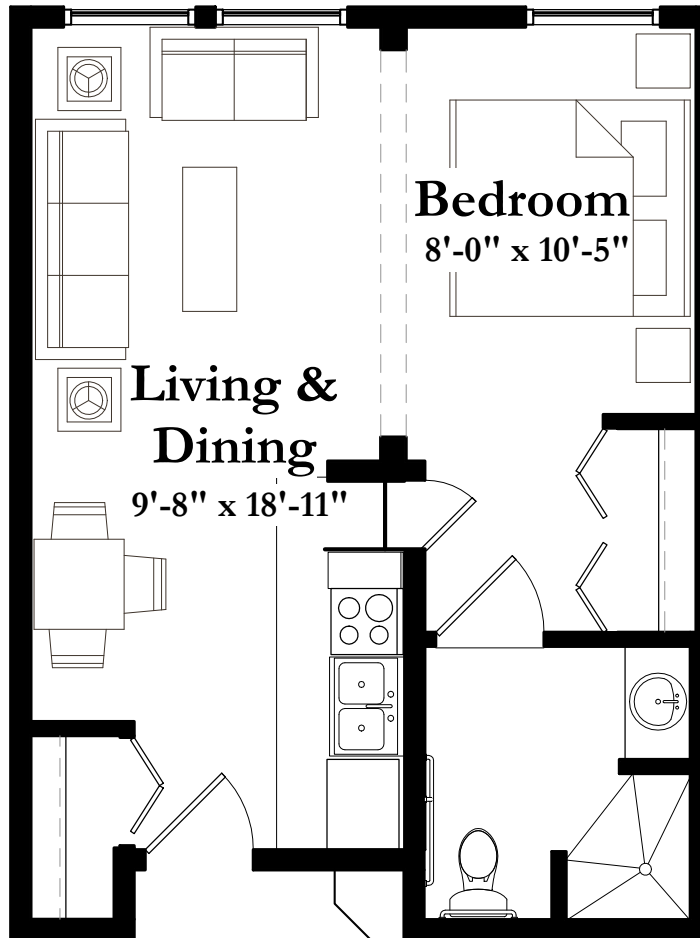

ASSISTED LIVING

SHOREWOOD
SENIOR CAMPUS

Style A
450 SQUARE FEET
Studio

(measurements in feet)